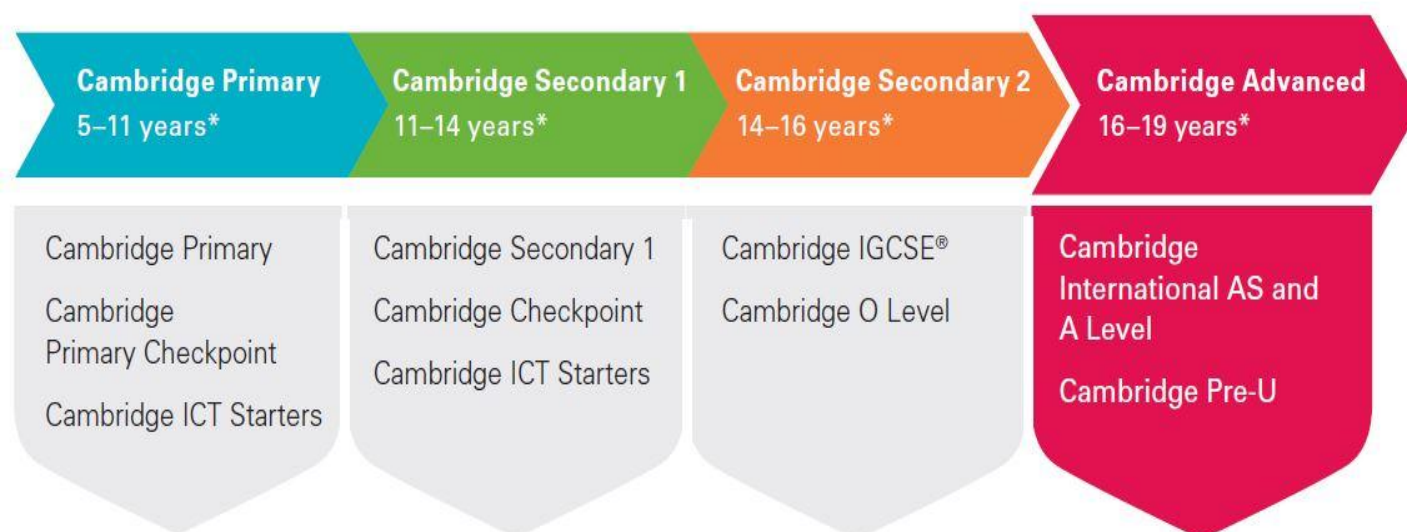

CAMBRIDGE SECONDARY 1			IGCSE		A level	
Checkpoint 1	Checkpoint 2	Checkpoint 3	IG 1	IG 2	AS 1	A 2
Internal Exam	Internal Exam	Cambridge	Internal Exam	Cambridge	Internal Exam or	Cambridge
Compulsory Subject	Compulsory Subject	Compulsory Subject	Compulsory Subject	Compulsory Subject	Compulsory Subject	3 Subjects
English First Language	English First Language	English First Language	English First Language	English First Language	English First Language	English First Language
Afrikaans	Afrikaans	Afrikaans	Afrikaans	Afrikaans	Afrikaans	Afrikaans
Spanish	Spanish	Spanish	Spanish	Spanish	Spanish	Spanish
French	French	French	French	French	French	French
Mathematics	Mathematics	Mathematics	Mathematics	Mathematics	Extra English	Mathematics
Chemistry	Chemistry	Chemistry	Extra English	Extra English	Choice Subjects	Mechanics
Physics	Physics	Physics			Mathematics	Statistics
Biology	Biology	Biology	Choice Subjects	Choice Subjects	Mechanics	Chemistry
History	History	History	Chemistry	Chemistry	Statistics	Physics
EMS	EMS	EMS/Accounting	Physics	Physics	Chemistry	Biology
Geography	Geography	Geography	Biology	Biology	Physics	Computer Science
ICT	ICT	ICT	Computer Science	Computer Science	Biology	Economics
Textual Analysis	Textual Analysis	Textual Analysis	Economics	Economics	Computer Science	Business Studies
		Art & Design	Business Studies	Business Studies	Economics	Accounting
		Design & Technology	Accounting	Accounting	Business Studies	Geography
			Geography	Geography	Accounting	History
			History	History	Geography	English Literature
			English Literature	English Literature	History	Art & Design
			Art & Design	Art & Design	English Literature	Design & Technology
			Design & Technology	Design & Technology	Art & Design	
					Design & Technology	

*Age ranges are for guidance only

2019 The British Academy Curriculum and Academic Layout

THE BRITISH
ACADEMY